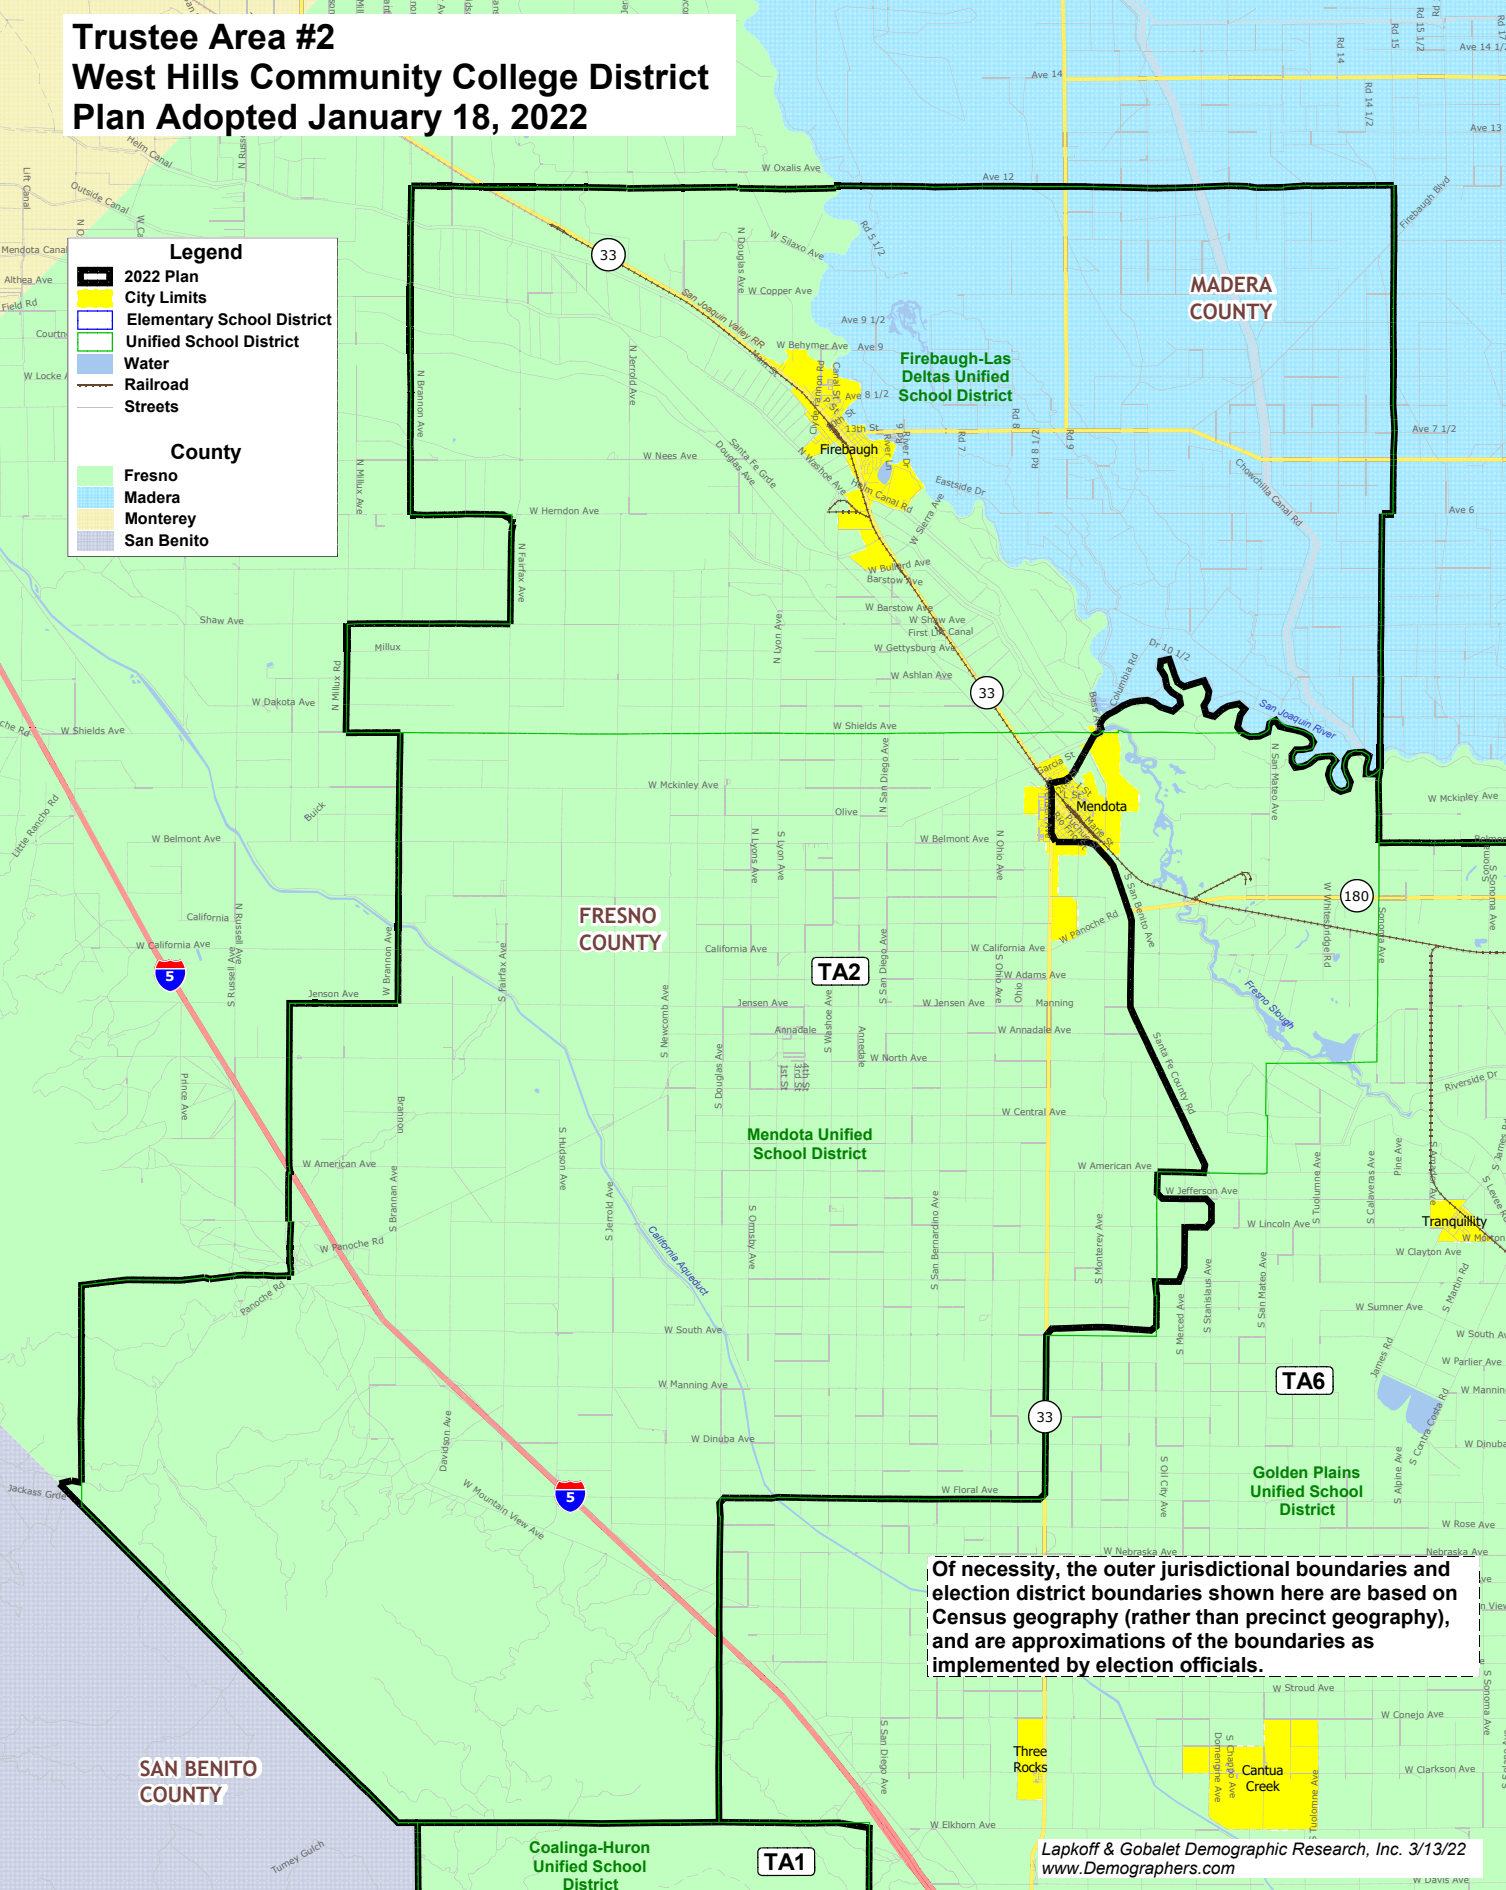

Trustee Area #2 West Hills Community College District Plan Adopted January 18, 2022

Legend

- 2022 Plan
- City Limits
- Elementary School District
- Unified School District
- Water
- Railroad
- Streets

County

- Fresno
- Madera
- Monterey
- San Benito

Of necessity, the outer jurisdictional boundaries and election district boundaries shown here are based on Census geography (rather than precinct geography), and are approximations of the boundaries as implemented by election officials.