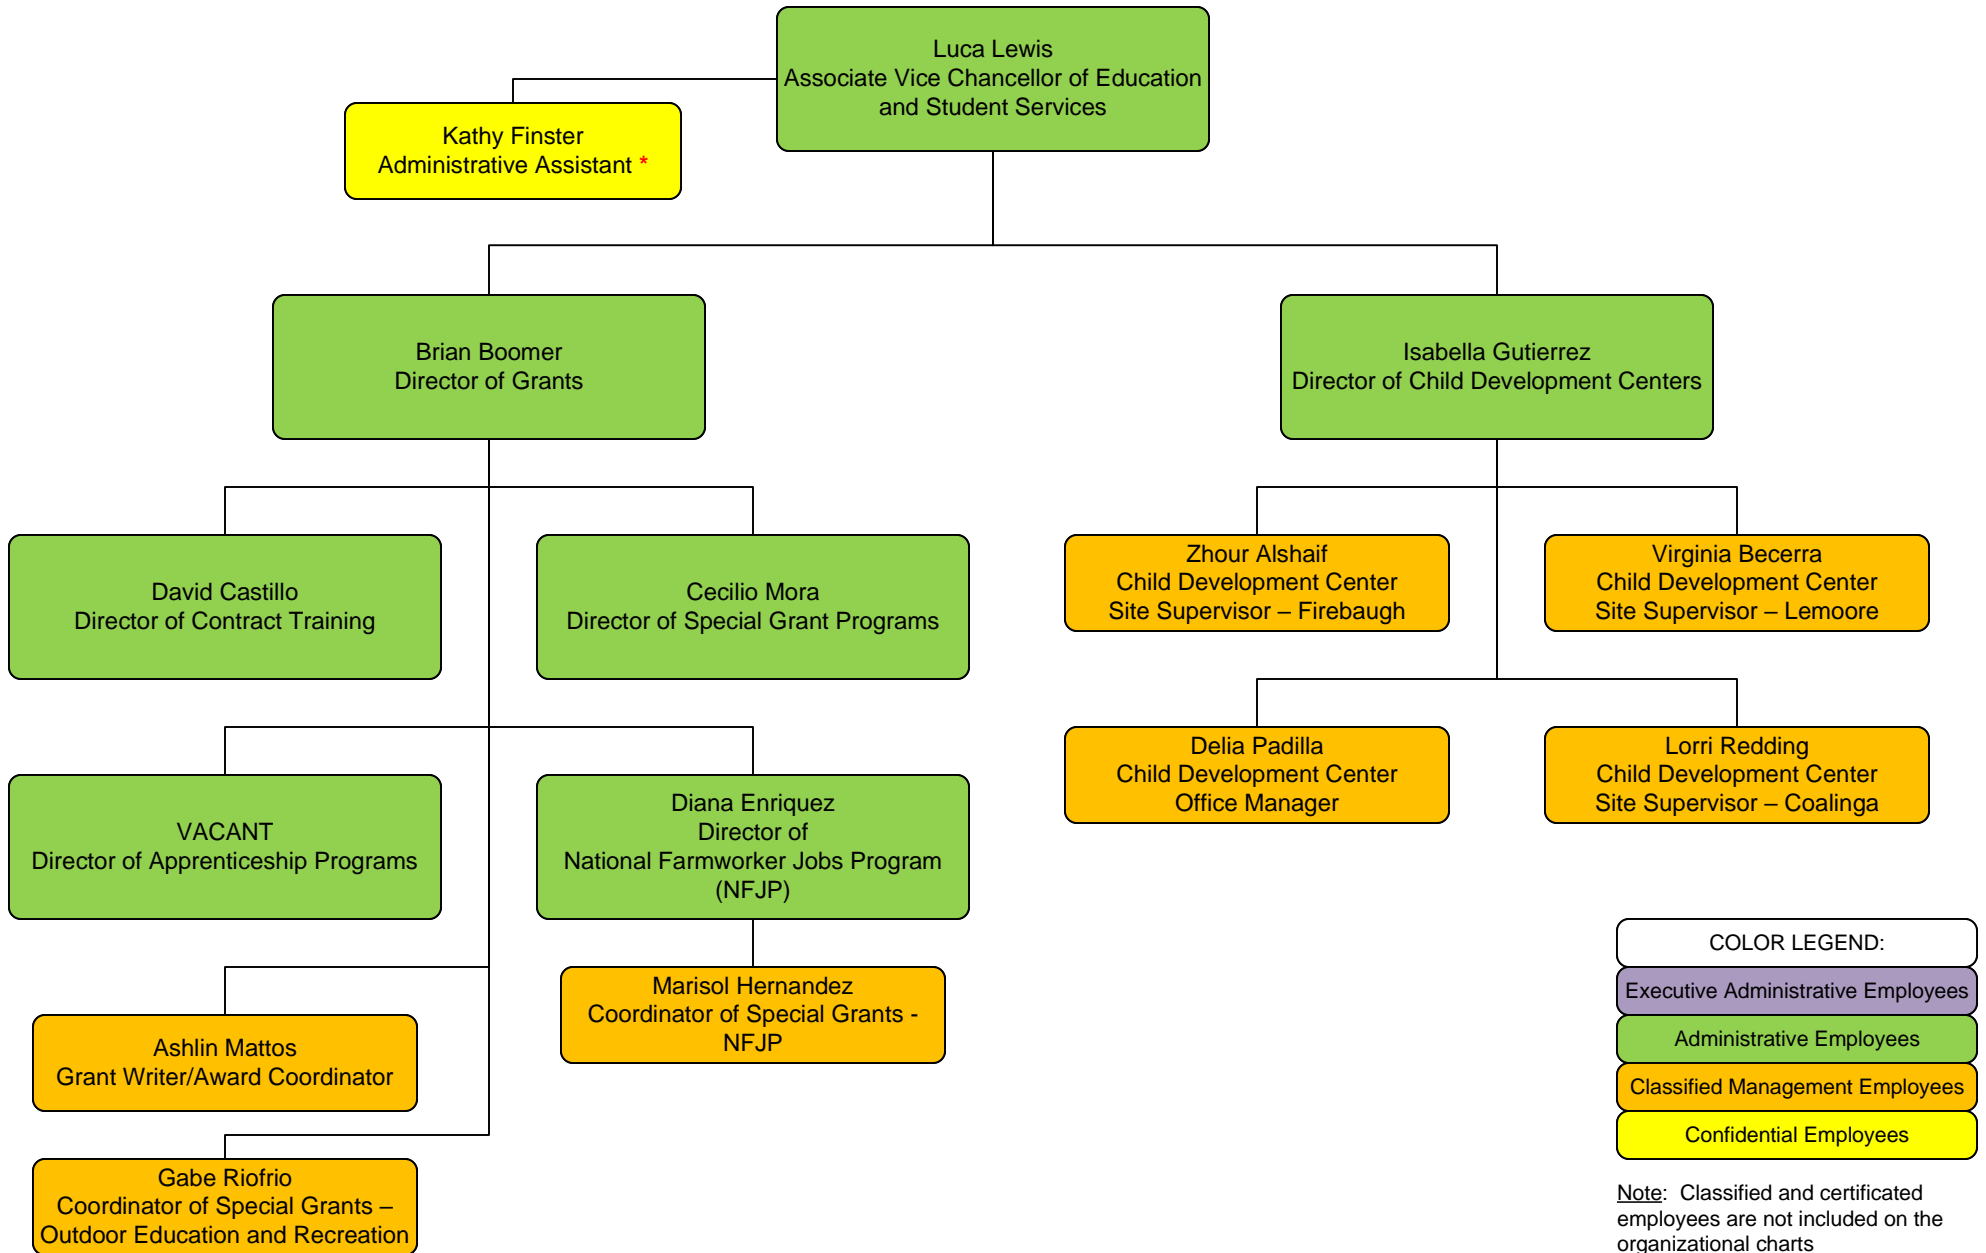

West Hills Community College District

Associate Vice Chancellor of Education and Student Services

COLOR LEGEND:

- Executive Administrative Employees
- Administrative Employees
- Classified Management Employees
- Confidential Employees

Note: Classified and certificated employees are not included on the organizational charts

* This Administrative Assistant also provides administrative support to the Associate Vice Chancellor of Information Technology